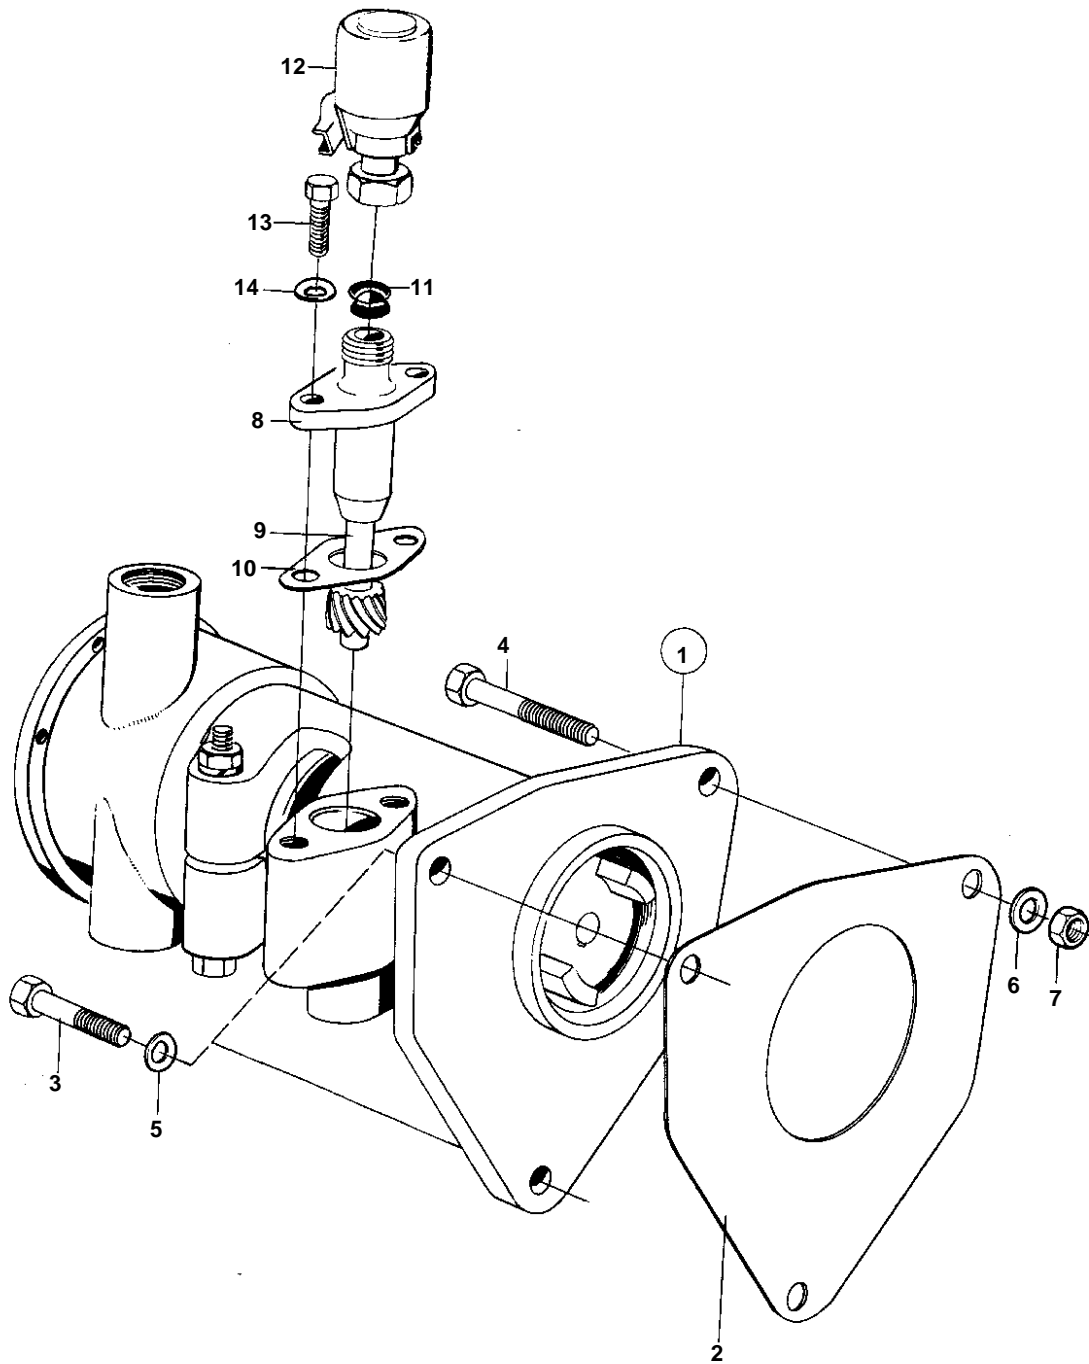

AQD21A, MD21A

3758

AQD21A, MD21A

REF	PART NO.	QTY	DESCRIPTION	SEE SEC.	NOTES
1		1	Water pump, COOLING WATER PUMP	12777	
2	817938	1	Gasket		
3		2	Screw		
4		1	Hexagon screw		
5	955895	3	Washer		
6		1	Washer		
7	955783	1	Hexagon nut		
8		1	Bearing housing		
9	422125	1	Stub axle		
10	422130	1	Gasket		
11	943821	1	Sealing ring		
12	1507899	1	Tachometer sensor		SEE GROUP 3
13	940100	2	Hexagon screw		
14	941906	2	Spring washer		